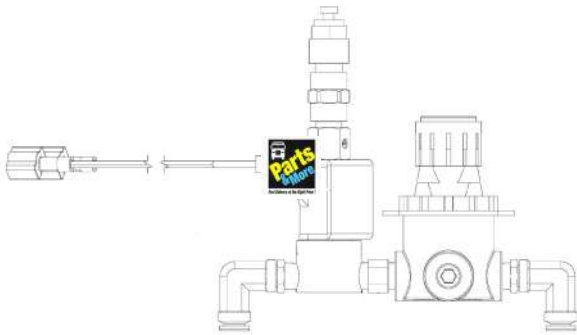

# STOP ARM, CROSSGATE & HATCH PARTS

STOP  
ARM  
CROSSGATE  
HATCH  
PARTS

**7178K**

NEW DEFENDER  
MOTOR FOR  
CROSSING GATE &  
STOP ARMS

**5172K**

5 SERIES MOTOR  
W/HARNESS

**7120-7K**

7 SERIES  
CONTROL  
MODULE

**7129**

7 SERIES  
CONTROL  
MODULE

(This replaces the  
6120 Series  
Control Module.)

**5155K**

MODULE  
KIT FOR  
5.5 SERIES

**5151**

5-SERIES STOP  
ARM MODULE

# STOP ARM, CROSSGATE & HATCH PARTS

**1800**  
SOLENOID  
& REGULATOR

**1639**  
SOLENOID WITH REGULATOR  
FITS IC BUSES

**1618**  
DOUBLE REGULAR  
AND AIR FOR THOMAS  
BUSES TBB177306