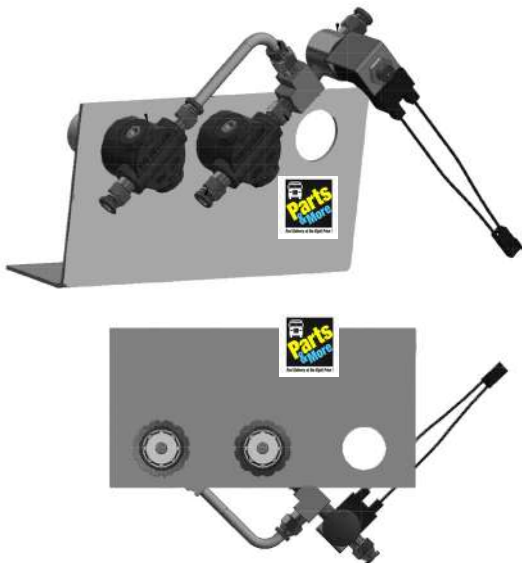

# STOP ARM, CROSSGATE & HATCH PARTS

STOP  
ARM  
CROSSGATE  
HATCH  
PARTS

**8639**  
ROOF HATCH  
SWITCH

**5007**  
MICROSWITCH

**3029**  
FLASHER

**3010**  
RELAY

**5189**  
STOP ARM  
PIGTAIL

**1156DC**  
STOP ARM  
BULB

# STOP ARM, CROSSGATE & HATCH PARTS

STOP  
ARM  
CROSSGATE  
HATCH  
PARTS

**7178K**

NEW DEFENDER  
MOTOR FOR  
CROSSING GATE &  
STOP ARMS

**5172K**

5 SERIES MOTOR  
W/HARNESS

**7120-7K**

7 SERIES  
CONTROL  
MODULE

**7129**

7 SERIES  
CONTROL  
MODULE

(This replaces the  
6120 Series  
Control Module.)

**5155K**

MODULE  
KIT FOR  
5.5 SERIES

**5151**

5-SERIES STOP  
ARM MODULE

# STOP ARM, CROSSGATE & HATCH PARTS

**1800**  
SOLENOID  
& REGULATOR

**1639**  
SOLENOID WITH REGULATOR  
FITS IC BUSES

**1618**  
DOUBLE REGULAR  
AND AIR FOR THOMAS  
BUSES TBB177306