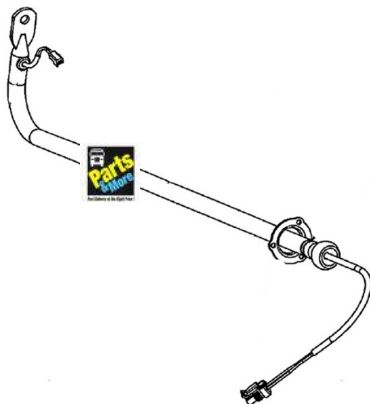

**180-395L COMPLETE LEFT SIDE
MIRROR ASSY, DRIVER SIDE, FOR IC
BREAKDOWN**

180-390LBA MIRROR ARM

180-070LB MIRROR BASE

BBHD-380I MIRROR HEAD

**180-395R COMPLETE RIGHT SIDE
MIRROR ASSY, PASS. SIDE. FOR IC
BREAKDOWN**

180-390RBA MIRROR ARM

180-070RB MIRROR BASE

BBHD-380I MIRROR HEAD

ALSO AVAILABLE IN
NON-HEATED AND
BLACK ARM

KIT2016

CROSSVIEW MAIN ARM, HEATED,
BALL STUD. FITS THOMAS C2