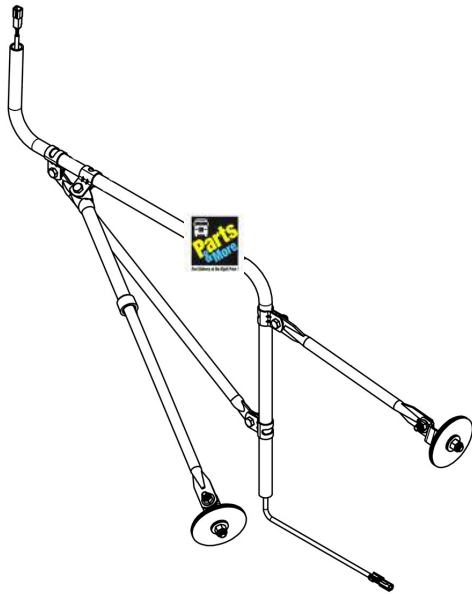

SEE PICTURES ON NEXT 3 PAGES.

CROSSVIEW MIRROR BRACKETS

ASY4089
BLUE BIRD, VISION,
DRIVER SIDE

ASY4090
BLUE BIRD, VISION,
PASSENGER SIDE

ASY4037
THOMAS, C2, DRIVER SIDE
WITH INTERNAL WIRE

CROSSVIEW MIRROR BRACKETS

M
I
R
R
O
R

B
R
A
C
K
E
T
S

ASY4039

THOMAS, C2,
PASSENGER
SIDE WITH INTERNAL
WIRE

ASY4307

THOMAS, C2,
DRIVERS SIDE,
HEATED

ASY4311

THOMAS, C2,
PASSENGER SIDE,
HEATED

CROSSVIEW MIRROR BRACKETS

ASY4093

THOMAS, C2,
DRIVER SIDE

ASY4095

THOMAS, C2,
PASSENGER SIDE

ASY4119

BLUE BIRD,
VISION,
DRIVER SIDE

ASY4121

BLUE BIRD,
VISION,
PASSENGER SIDE

CROSSVIEW MIRROR BRACKETS

ASY4870

MIRROR ARM FOR BLUE BIRD
BBCV, PASSENGER SIDE

ASY4871

MIRROR ARM FOR BLUE BIRD
BBCV, DRIVERS SIDE

ALSO AVAILABLE IN STAINLESS STEEL

STAINLESS STEEL
AND HEATED