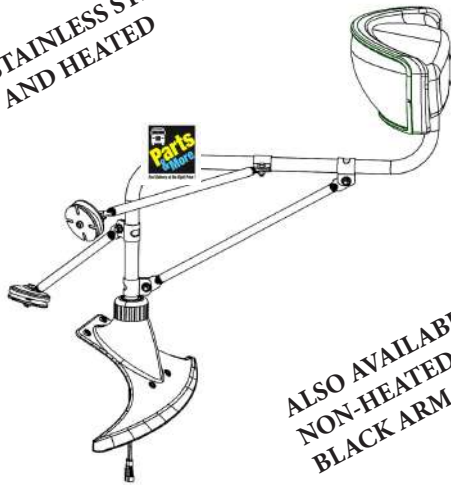

BLUE BIRD,
VISION,
PASSENGER SIDE

CROSSVIEW MIRROR BRACKETS

ASY4870

MIRROR ARM FOR BLUE BIRD
BBCV, PASSENGER SIDE

ASY4871

MIRROR ARM FOR BLUE BIRD
BBCV, DRIVERS SIDE

ALSO AVAILABLE IN STAINLESS STEEL

STAINLESS STEEL
AND HEATED