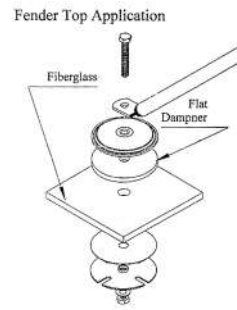

ASY4526
BELL MOUNT KIT
STAINLESS STEEL

MIRROR BASES & HARDWARE

MOUNTING BASES AND HARDWARE

74-BELL
UNIVERSAL
BELL MOUNT KIT

BAS4505
THOMAS, C2, DRIVER
SIDE CENTER BASE
MOUNT
BAS4506
PASSENGER SIDE

74-3300
IC BELL MOUNT KIT
FOR HOOD

ASY4502
THOMAS, C2, BELL
SNAP MOUNTING BASE

74-221
ADJUSTABLE ARM, 14"-22"

74-1032
WELLNUTS
W/SCREWS

74-58
5/8" CLAMP
74-75
3/4" CLAMP

M
I
R
R
O
R

B
A
S
E
S

&

H
A
R
D
W
A
R
E