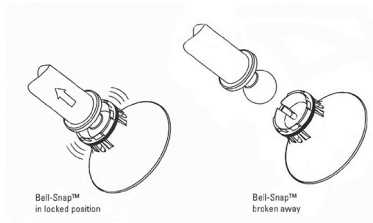

BAS4505
THOMAS, C2, DRIVER
SIDE CENTER BASE
MOUNT
BAS4506
PASSENGER SIDE