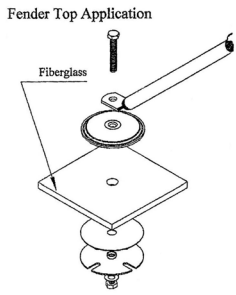

MOUNTING BASES

ASY4961
BLUE BIRD
VISION, LEFT
SIDE, 2019+
ASY4962
RIGHT SIDE

ASY4501
BELL MOUNT FOR
FREIGHTLINER
CROSSVIEW MIRROR
ARM

19NAV
NAVISTAR MIRROR
BASE, 1991 AND
NEWER

2000BBL
BLUE BIRD TYPE "C",
VISION, DRIVER SIDE
BASE
2000BBR
PASSENGER SIDE

ASY4503
BLUE BIRD TYPE "C",
VICTORY, DRIVER
SIDE BASE
ASY4504
PASSENGER SIDE

19ICL
IC, CE, TYPE "C",
DRIVER SIDE BASE
19ICR
PASSENGER SIDE

19FL
FREIGHTLINER.
DRIVER SIDE
BASE
19FR
PASSENGER SIDE

50-897B
BASE FOR PRE 1995
FORD, RIGHT SIDE
50-898B
BASE FOR PRE 1995
FORD, LEFT SIDE

ASY4526
BELL MOUNT KIT
STAINLESS STEEL

MIRROR BASES & HARDWARE

MOUNTING BASES AND HARDWARE

74-BELL
UNIVERSAL
BELL MOUNT KIT

BAS4505
THOMAS, C2, DRIVER
SIDE CENTER BASE
MOUNT
BAS4506
PASSENGER SIDE

74-3300
IC BELL MOUNT KIT
FOR HOOD

ASY4502
THOMAS, C2, BELL
SNAP MOUNTING BASE

74-221
ADJUSTABLE ARM, 14"-22"

74-1032
WELLNUTS
W/SCREWS

74-58
5/8" CLAMP
74-75
3/4" CLAMP

M
I
R
R
O
R

B
A
S
E
S

&

H
A
R
D
W
A
R
E