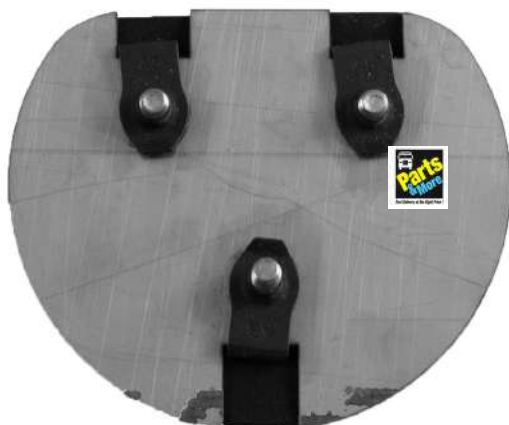

MOUNTING BASES AND HARDWARE

REPAIR KIT FOR THOMAS C2 CROSSVIEW MIRROR BRACKET

RKC2H

REPAIR KIT FOR THOMAS C2 CROSSVIEW MIRROR BRACKET