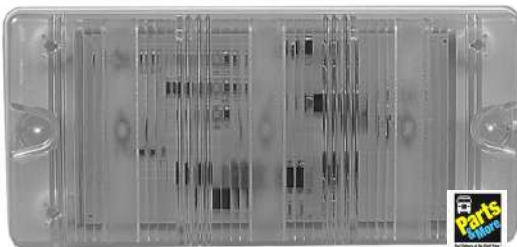

INTERIOR/EXTERIOR LIGHTS

045
LIGHT ASSEMBLY, CLEAR
96-20084-3
LENS, CLEAR

035
LIGHT ASSEMBLY, CLEAR
96-03504-3
LENS, CLEAR

8005
DOME LIGHT
8005L
LENS

ECVDMLTST2
INTERIOR CARGO/DOME LIGHT
FLUSH SURFACE MOUNT,
7" X 3", WHITE LED'S
ECVDMLTST4
6" X 3"

PM1405
STEPWELL LIGHT
BLUE BIRD #10041405

INTERIOR/EXTERIOR LIGHTING

9186-8565-30
STEPWELL LIGHT
2 WIRE

8025
STEPWELL/LIFT DOOR LIGHT
TBB223179
SAME LIGHT W/THOMAS PLUG

52000118
STEPWELL LIGHT,
ONE WIRE

ECVCBLTST
4" LED CURB/ENTRY LIGHT
SURFACE MOUNT, W/O PLUG
ECVCBLTST/2
SAME AS ABOVE BUT WITH
IC PLUG

ECVSWLTST
4.5" LED STEPWELL LIGHT
SURFACE MT., WITH IC PLUG
ECVSWLTST/2
SAME AS ABOUT WITH IC PLUG

ECVR12SAK
STOP SIGN
LED LIGHT KIT

I
N
T
E
R
I
O
R
&
E
X
T
E
R
I
O
R