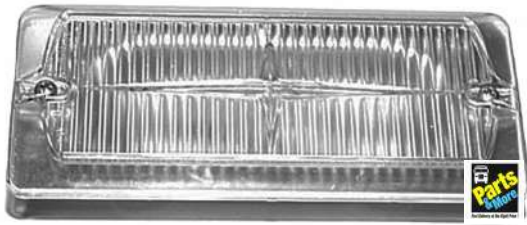

INTERIOR/EXTERIOR LIGHTS

045
LIGHT ASSEMBLY, CLEAR
96-20084-3
LENS, CLEAR

035
LIGHT ASSEMBLY, CLEAR
96-03504-3
LENS, CLEAR

8005
DOME LIGHT
8005L
LENS

ECVDMLTST2
INTERIOR CARGO/DOME LIGHT
FLUSH SURFACE MOUNT,
7" X 3", WHITE LED'S
ECVDMLTST4
6" X 3"

PM1405
STEPWELL LIGHT
BLUE BIRD #10041405

INTERIOR/EXTERIOR LIGHTING

9186-8565-30
STEPWELL LIGHT
2 WIRE

8025
STEPWELL/LIFT DOOR LIGHT
TBB223179
SAME LIGHT W/THOMAS PLUG

52000118
STEPWELL LIGHT,
ONE WIRE

ECVCBLTST
4" LED CURB/ENTRY LIGHT
SURFACE MOUNT, W/O PLUG
ECVCBLTST/2
SAME AS ABOVE BUT WITH
IC PLUG