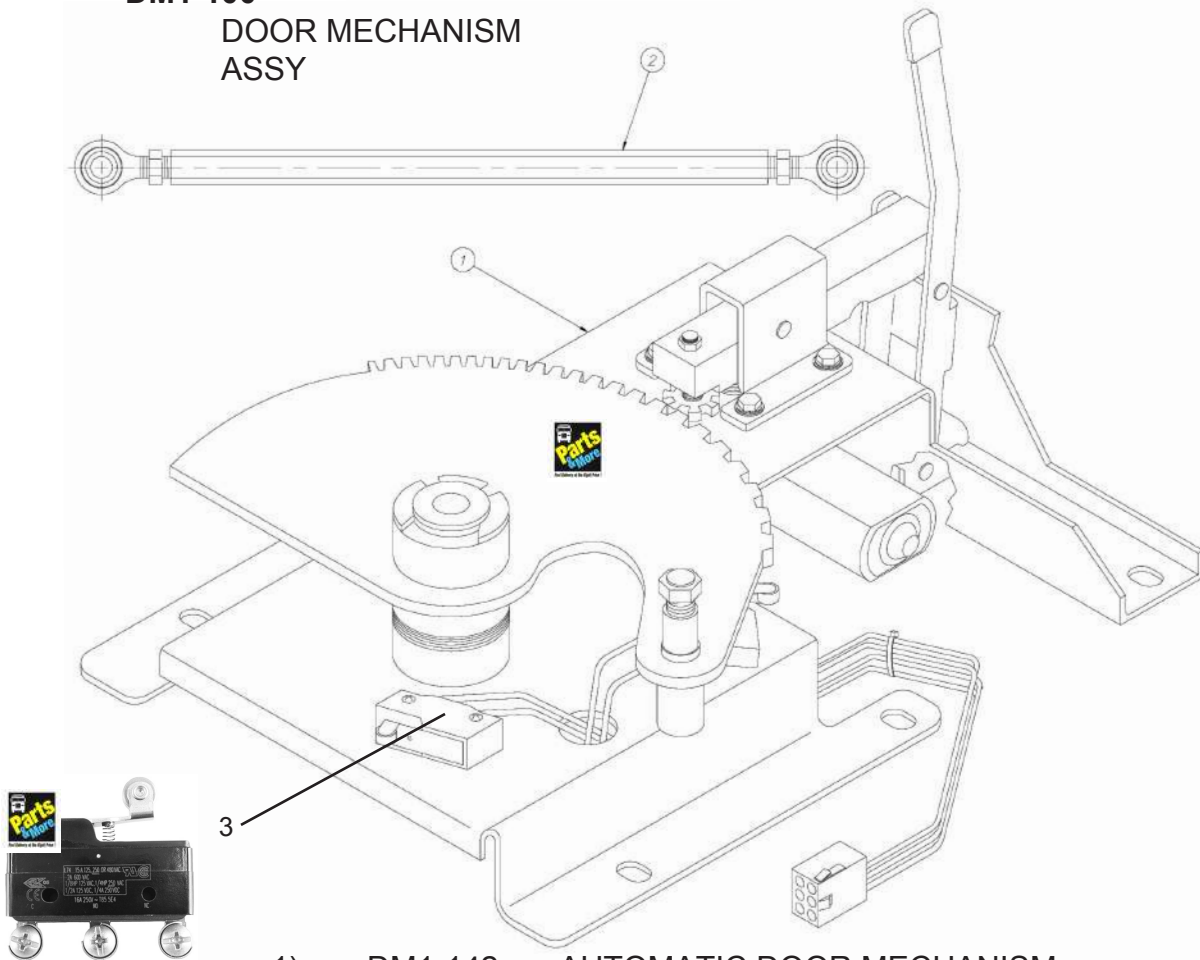

# DOOR MECHANISM

DOOR MECHANISM

7515  
DOOR MOTOR

DM1-100  
DOOR MECHANISM  
ASSY

- 1) DM1-142 AUTOMATIC DOOR MECHANISM
- 2) DM1-122 CONNECTING ROD
- 3) DM1-119 SWITCH
- DM1-127 GEAR & BUSHING

# DOOR MECHANISM

## BLUE BIRD

DM1-231  
COMPLETE ASSY

| ITEM | QTY | PART NO. | DESCRIPTION                            |
|------|-----|----------|--|
| 1    | 1   | DM1-219  | ASSY, DOOR MECH, ELECTRIC, BB          |
| 2    | 1   | 008918   | NUT, 3/8-24 NYLOCK, ZINC               |
| 3    | 1   | DM1-257  | ASSEMBLY, ROD, CONNECTING, 0.625x11.50 |
| 4    | 6   | 000154   | SCREW, 1/4-20 X 3/4" LG, HEX HEAD      |
| 5    | 6   | 000148   | WASHER- LOCK, 1/4 ID, SS               |
| 6    | 6   | 000147   | WASHER- FLAT, 1/4 ID, SS               |
| 7    | 1   | DM1-228  | BRACKET, MOUNTING, BBCV, PAINTED       |
| 8    | 1   | DM1-167  | SCREW, 5/16-18 1.5" SKT HCS,BLK        |
| 9    | 1   | 000107   | DECAL, SPECIALTY                       |