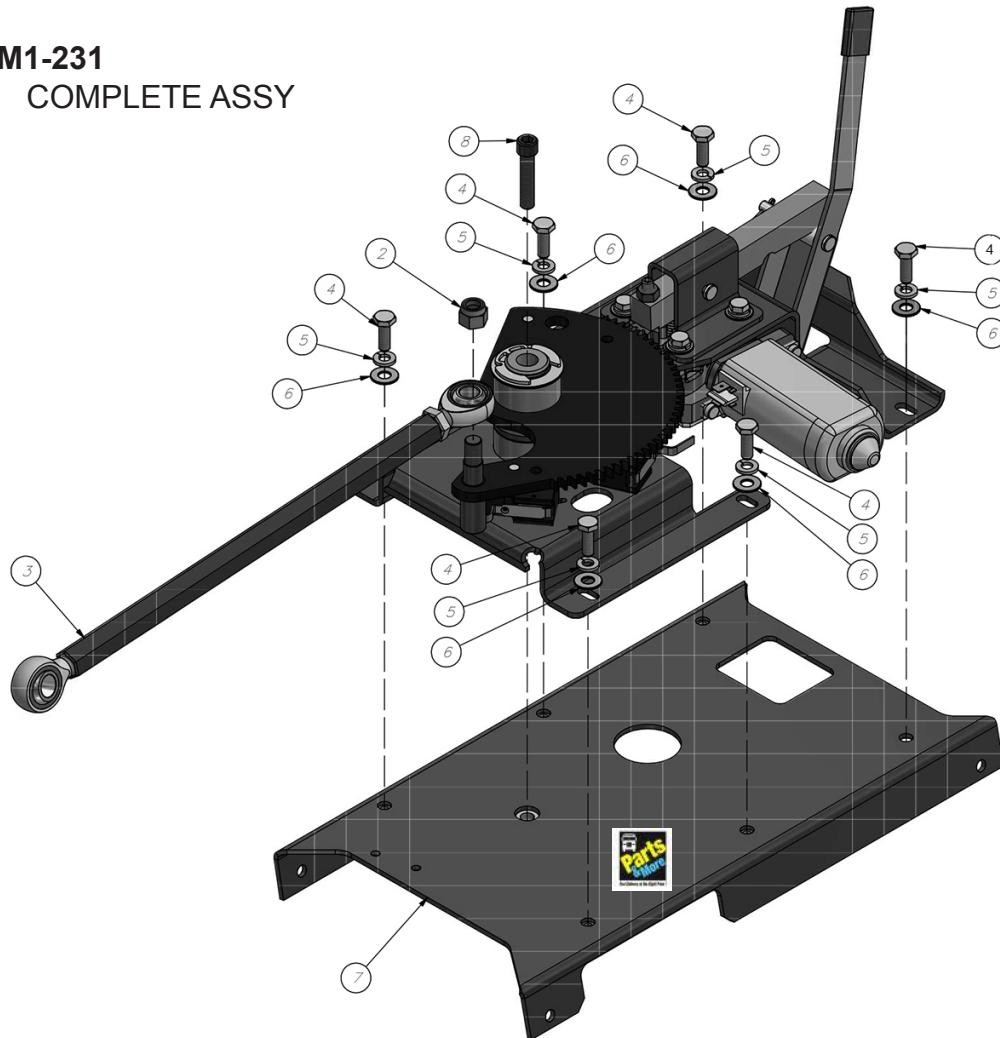

# DOOR MECHANISM

DOOR MECHANISM

7515  
DOOR MOTOR

DM1-100  
DOOR MECHANISM  
ASSY

- 1) DM1-142 AUTOMATIC DOOR MECHANISM
- 2) DM1-122 CONNECTING ROD
- 3) DM1-119 SWITCH
- DM1-127 GEAR & BUSHING

# DOOR MECHANISM

## BLUE BIRD

DM1-231  
COMPLETE ASSY

| ITEM | QTY | PART NO. | DESCRIPTION                            |
|------|-----|----------|--|
| 1    | 1   | DM1-219  | ASSY, DOOR MECH, ELECTRIC, BB          |
| 2    | 1   | 008918   | NUT, 3/8-24 NYLOCK, ZINC               |
| 3    | 1   | DM1-257  | ASSEMBLY, ROD, CONNECTING, 0.625x11.50 |
| 4    | 6   | 000154   | SCREW, 1/4-20 X 3/4" LG, HEX HEAD      |
| 5    | 6   | 000148   | WASHER- LOCK, 1/4 ID, SS               |
| 6    | 6   | 000147   | WASHER- FLAT, 1/4 ID, SS               |
| 7    | 1   | DM1-228  | BRACKET, MOUNTING, BBCV, PAINTED       |
| 8    | 1   | DM1-167  | SCREW, 5/16-18 1.5" SKT HCS,BLK        |
| 9    | 1   | 000107   | DECAL, SPECIALTY                       |