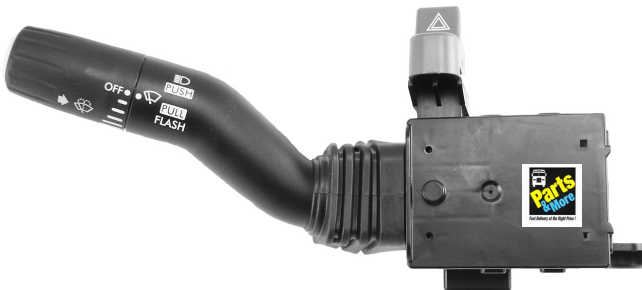

# TURN SIGNAL SWITCHES

**91250**

SIGNAL STAT, SELF CANCELING  
SIGNAL SWITCH

**SIG960Y101**

TRUCK-LITE,  
TURN SIGNAL SWITCH

**A06-22743-002**

FREIGHTLINER TURN SIGNAL  
SWITCH WITH DIMMER AND  
HAZARD

**A06-36956-003**

THOMAS C-2 TURN SIGNAL  
SWITCH WITH WIPER CONTROL

TURN SIGNAL SWITCHES

**PM5151**  
BLUE BIRD VISION  
TURN SIGNAL SWITCH  
BLUE BIRD #0065151

**PM6549**  
BLUE BIRD TURN  
SIGNAL SWITCH  
BLUE BIRD #10006549