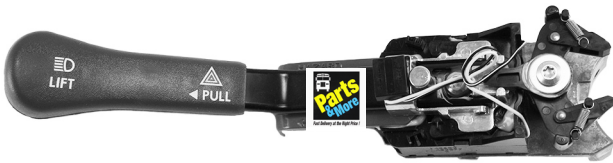

# TURN SIGNAL SWITCHES

**91250**

SIGNAL STAT, SELF CANCELING  
SIGNAL SWITCH

**SIG960Y101**

TRUCK-LITE,  
TURN SIGNAL SWITCH

**A06-22743-002**

FREIGHTLINER TURN SIGNAL  
SWITCH WITH DIMMER AND  
HAZARD

**A06-36956-003**

THOMAS C-2 TURN SIGNAL  
SWITCH WITH WIPER CONTROL

TURN SIGNAL SWITCHES

**PM5151**  
BLUE BIRD VISION  
TURN SIGNAL SWITCH  
BLUE BIRD #0065151

**PM6549**  
BLUE BIRD TURN  
SIGNAL SWITCH  
BLUE BIRD #10006549