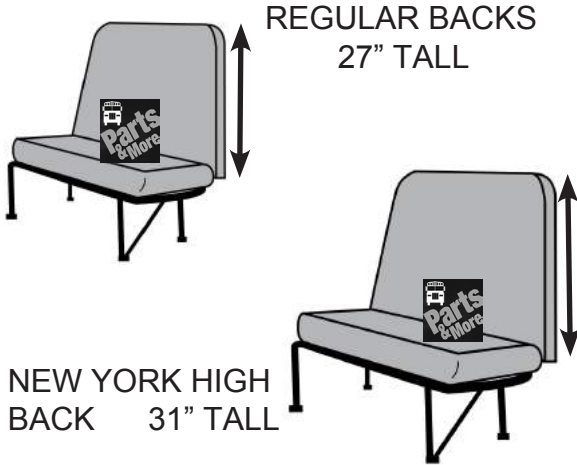

SEAT COVERS, TAPE & CLIPS

SEAT FOAM

WE CARRY SEAT FOAM FOR ALL MAKES OF SCHOOL BUSES. BLUE BIRD, THOMAS, WARD, CARPENTER AND WAYNE.

REGULAR BACKS
27" TALL

SEAT COVERS AND POCKET COVERS

WE CARRY ALL SIZES, COLORS & TYPES OF SEAT COVERS FOR THOMAS, BLUE BIRD AND IC/AMTRAN.

NEW YORK HIGH
BACK 31" TALL

714B
VINYL ADHESIVE
W/BRUSH

- SB11** BLUE BIRD BROWN
- SB14** BLUE BIRD BLUE
- SB23** WARD NEW BROWN
- SB25** WAYNE DRK GREEN
- SB29** THOMAS GREEN
- SB32** THOMAS BLUE
- SB31** THOMAS GREY
- SB50** IC GREEN
- 10001** BLACK
- SB11-TF** BB PIGSKIN BRN