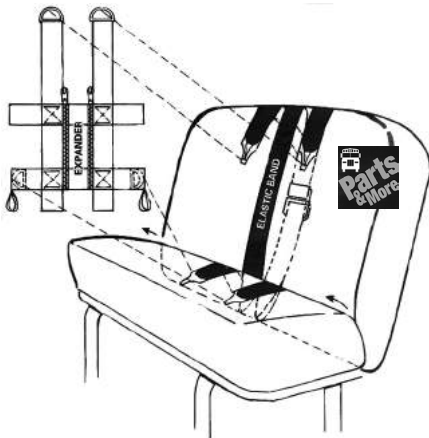

RESTRAINT VEST

- BR-22A/C** (TAN)
22" HARNESS, MOUNT, 2 INSERTS AND CROTCH STRAP
- BR-30A** (BURGUNDY)
30" HARNESS, MOUNT AND 2 INSERTS
- BR-30A/C**
30" HARNESS, MOUNT, 2 INSERTS AND CROTCH STRAP
- BR-38A** (GRAY)
38" HARNESS, MOUNT AND 2 INSERTS
- BR-38A/C**
38" HARNESS, MOUNT, 2 INSERTS AND CROTCH STRAP
- SM-100-S** SMALL SEAT MOUNT
- SM-100-M** MEDIUM SEAT MOUNT
- SM-100-L** LARGE SEAT MOUNT

THE FOLLOWING ARE UNIVERSAL VEST THAT HAVE THE INSERTS ATTACHED AND ARE ADJUSTABLE AT THE SHOULDERS.

- BR-25A/C**
25" HARNESS, MOUNTS, INSERTS, AND CROTCH STRAP
- BR-33A**
33" HARNESS, MOUNTS, INSERTS
- BR-33A/C**
33" HARNESS, MOUNTS, INSERTS, CROTCH STRAP
- BR-41A**
41" HARNESS, MOUNTS, INSERTS
- BR-45A**
45" HARNESS, MOUNTS, INSERTS
- BR-45A/C**
45" HARNESS, MOUNTS, INSERTS, CROTCH STRAP

Upgrade your seat mount for those students that like to sneak out of their securements. The Safe Journey is a tamper resistant seat mount:

- *Is easy to use
- *No access to shoulder latches for the student, easy for the Driver/Aide.
- *More adjustability at shoulder level.
- *Hip D-rings have a deterrent device making it harder to unlatch.