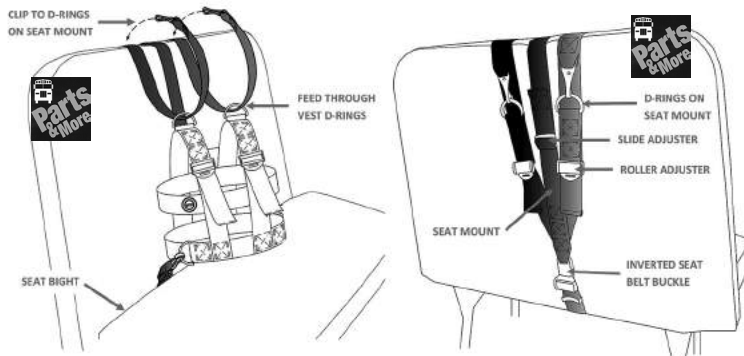

RESTRAINT VEST

- BR-22A/C** (TAN)
22" HARNESS, MOUNT, 2 INSERTS AND CROTCH STRAP
- BR-30A** (BURGUNDY)
30" HARNESS, MOUNT AND 2 INSERTS
- BR-30A/C**
30" HARNESS, MOUNT, 2 INSERTS AND CROTCH STRAP
- BR-38A** (GRAY)
38" HARNESS, MOUNT AND 2 INSERTS
- BR-38A/C**
38" HARNESS, MOUNT, 2 INSERTS AND CROTCH STRAP
- SM-100-S** SMALL SEAT MOUNT
- SM-100-M** MEDIUM SEAT MOUNT
- SM-100-L** LARGE SEAT MOUNT

THE FOLLOWING ARE UNIVERSAL VEST THAT HAVE THE INSERTS ATTACHED AND ARE ADJUSTABLE AT THE SHOULDERS.

- BR-25A/C**
25" HARNESS, MOUNTS, INSERTS, AND CROTCH STRAP
- BR-33A**
33" HARNESS, MOUNTS, INSERTS
- BR-33A/C**
33" HARNESS, MOUNTS, INSERTS, CROTCH STRAP
- BR-41A**
41" HARNESS, MOUNTS, INSERTS
- BR-45A**
45" HARNESS, MOUNTS, INSERTS
- BR-45A/C**
45" HARNESS, MOUNTS, INSERTS, CROTCH STRAP

ACCESSORIES FOR THE ABOVE VEST

- CS150-S**
SMALL RETRO FIT STRAP
- CS150-M**
MEDIUM RETRO FIT STRAP
- CS150-L**
LARGE RETRO FIT STRAP

SMALL, MEDIUM AND LARGE INSERTS ARE ALSO AVAILABLE.

RESTRAINT VEST

SAFE JOURNEY VEST AND SEAT MOUNT

Upgrade your seat mount for those students that like to sneak out of their securements. The Safe Journey is a tamper resistant seat mount:

- *Is easy to use
- *No access to shoulder latches for the student, easy for the Driver/Aide.
- *More adjustability at shoulder level.
- *Hip D-rings have a deterrent device making it harder to unlatch.