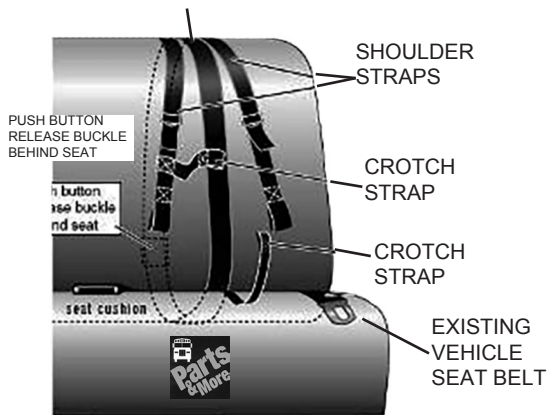

ACCESSORIES FOR THE ABOVE VEST

- CS150-S**
SMALL RETRO FIT STRAP
- CS150-M**
MEDIUM RETRO FIT STRAP
- CS150-L**
LARGE RETRO FIT STRAP

SMALL, MEDIUM AND LARGE INSERTS ARE ALSO AVAILABLE.

RESTRAINT VEST

SAFE JOURNEY VEST AND SEAT MOUNT

Upgrade your seat mount for those students that like to sneak out of their securements. The Safe Journey is a tamper resistant seat mount:

- *Is easy to use
- *No access to shoulder latches for the student, easy for the Driver/Aide.
- *More adjustability at shoulder level.
- *Hip D-rings have a deterrent device making it harder to unlatch.

- BR-22SJ/C** 22" VEST & SAFE JOURNEY SEAT MOUNT W/CROTCH STRAP, NO INSERTS
BR-22SJI/C SAME AS BR-22SJ/C WITH INSERTS
BR-25SJI/C 25" VEST WITH ATTACHED INSERTS, CROTCH STRAP, SJ SEAT MOUNTS
BR-30SJ 30" VEST & SAFE JOURNEY SEAT MOUNTS
BR-30SJ/C SAME AS BR-30SJ HAS CROTCH STRAP
BR-30SJI SAME AS BR-30SJ WITH INSERTS
BR-30SJI/C SAME AS BR-30SJI WITH CROTCH STRAP
BR-33SJI 33" VEST W/ATTACHED INSERTS AND SAFE JOURNEY SEAT MOUNTS
BR-33SJI/C SAME AS BR-33SJI WITH CROTCH STRAP
BR-38SJ 38" VEST & SAFE JOURNEY SEAT MOUNTS
BR-38SJ/C SAME AS BR-38SJ WITH CROTCH STRAP
BR-38SJI SAME AS BR-38SJ WITH INSERTS
BR-38SJI/C SAME AS BR38SJI WITH CROTCH STRAP
BR-41SJI 41" VEST WITH ATTACHED INSERTS AND SAFE JOURNEY SEAT MOUNTS
BR-41SJI/C SAME AS BR-41SJI WITH CROTCH STRAP
BR-45SJI 45" VEST WITH ATTACHED INSERTS AND SAFE JOURNEY SEAT MOUNTS
BR-45SJI/C SAME AS BR-45SJI WITH CROTCH STRAP

- SJ-101-S** SMALL SEAT MOUNT
SJ-101-M MEDIUM SEAT MOUNT
SJ-101-L LARGE SEAT MOUNT
SJ-101-XL EXTRA LARGE SEAT MOUNT

RESTRAINT VEST

SEAT MOUNT

OVER THE SHOULDER HARNESS

- Y8103-1AHB** ADULT HIGH BACK (34" HIGH)
- Y8103-1ALB** ADULT LOW BACK (30" HIGH)
- Y8103-1CHB** CHILD HIGH BACK
- Y8103-1CLB** CHILD LOW BACK