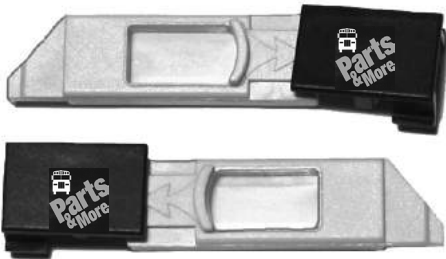

85450082
LEFT SIDE LATCH LOCK, RAIL

PM7558
WINDOW LATCH SPRING, LARGE

PM6584
ACTUATOR, WINDOW LATCH

45000080
LATCH HANDLE

45003571
PUSHOUT, EMERGENCY WINDOW HANDLE

450103001
EMERGENCY WINDOW SWITCH

85450080
KIT-RETAINING PIN, SPRING AND BLOCK

THSP15004
DRIVER'S WINDOW LATCH KIT

THSP64001
SIDE SASH WINDOW LATCH CHANGED TO PART #TBBTHSP68022

TBBTHSP21101
METAL SWITCH KIT FOR PUSH OUT WINDOW WITH BASE AND HANDLE

WINDOW HARDWARE

W
I
N
D
O
W

H
A
R
D
W
A
R
E

85450071
EMERGENCY WINDOW
BUZZER SWITCH

TBBTHSP68022
WINDOW LATCH FOR
THOMAS C2. INCLUDES
LATCH, SPRING & CLIP

TBBTHSP84001
WINDOW SLIDER LOCK
KIT FOR THOMAS C2

TBBTHSP24001
THOMAS WINDOW LATCH KIT

PM1194
BLUE BIRD WINDOW
SWITCH KIT