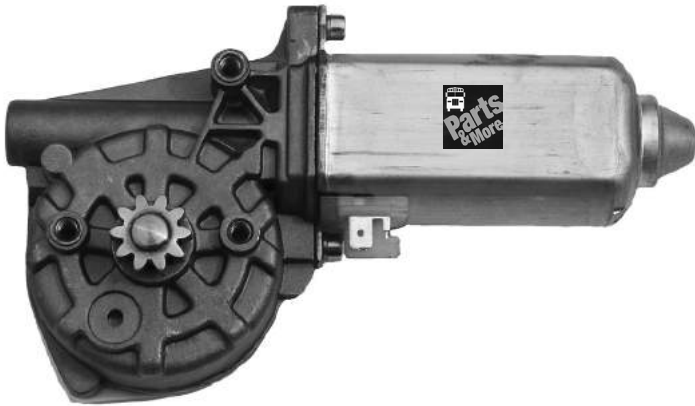

DOOR ACCESSORIES

7514
DOOR MOTOR