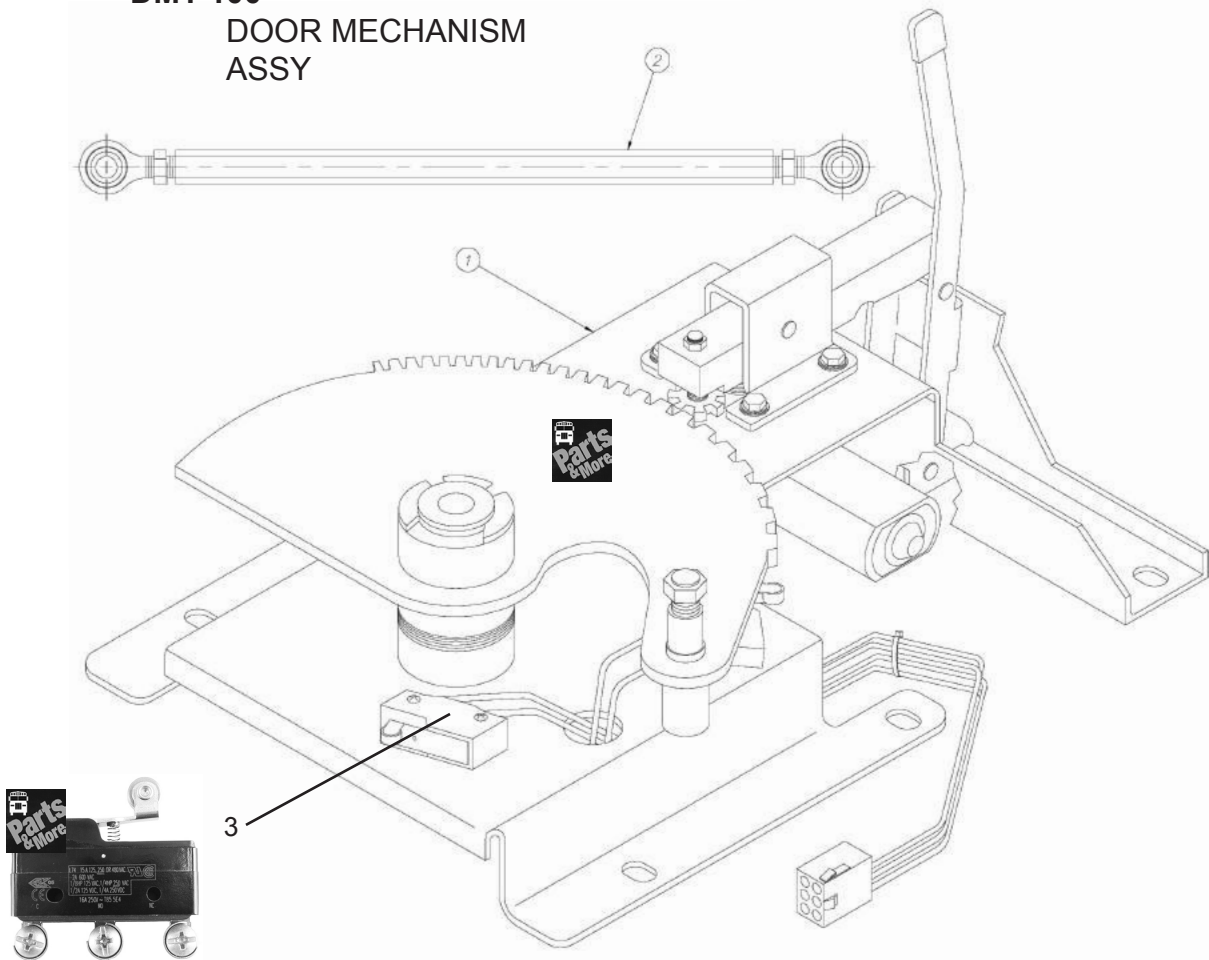

DM1-100
DOOR MECHANISM
ASSY